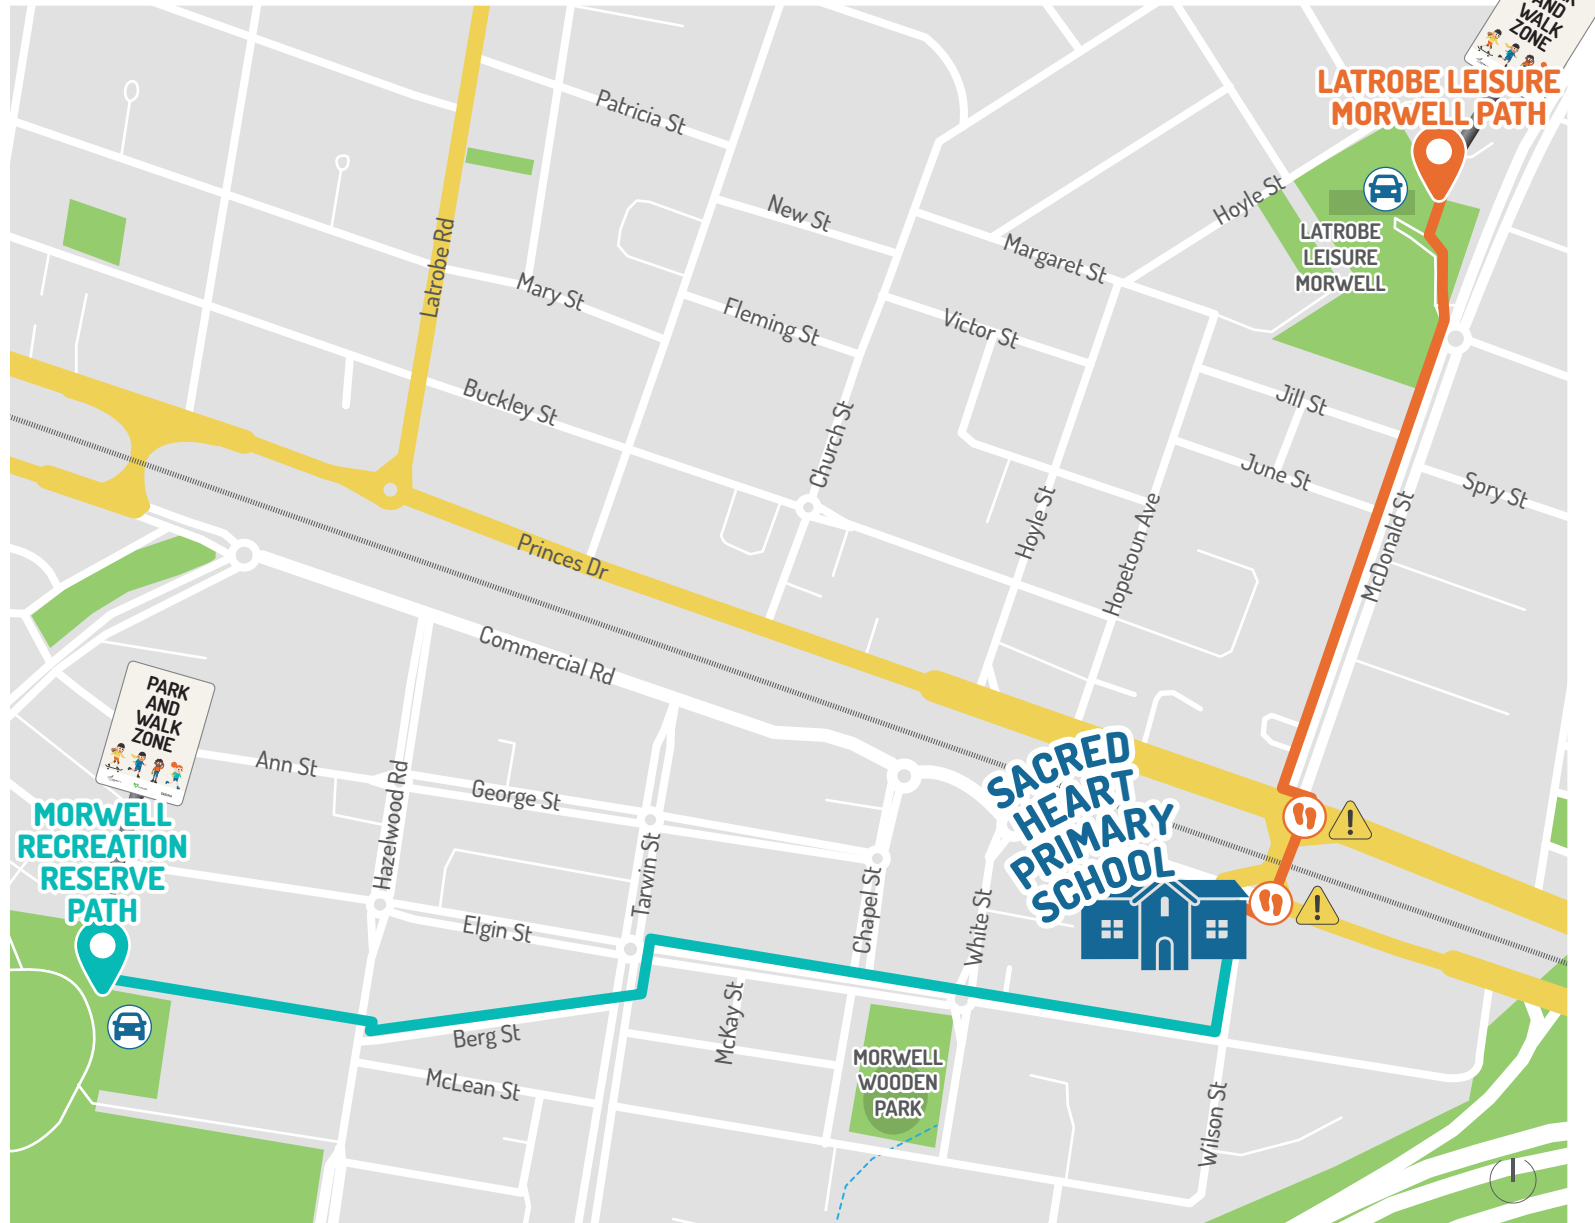

Look out for Park and Walk Zones.

!!
STOP

LOOK

LISTEN

?
THINK

Don't forget to **Stop, Look, Listen** and **Think** when you are crossing the road.

Legend

- Latrobe Leisure Morwell path - 900m**
6min ride/12min walk
- Morwell Recreation Reserve path - 1.3km**
8min ride/17min walk
- School crossing
- Parking area
- Adults must help you cross the road here:
Princes Dr and Commercial Rd crossing

For more information scan the QR code or visit our website.
www.latrobe.vic.gov.au/StrollandRoll