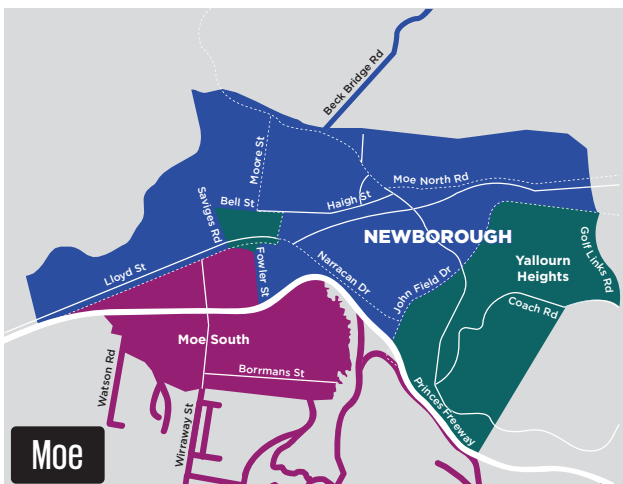

# Small town collection days

Town	Day	Area	Town	Day	Area
Boolarra	Thu	B	Churchill	Thu	B
Cowwarr	Tue	B	Glengarry	Tue	B
Hazelwood	Thu	B	Hazelwood North	Thu	A
Hazelwood South	Thu	B	Hernes Oak	Mon	A
Jeeralang	Thu	B	Jeeralang Junction	Thu	B
Tanjil East	Tue	A	Tanjil South	Tue	A
Toongabbie	Tue	B	Traralgon South	Wed	A
Tyers	Tue	B	Yallourn North	Tue	A
Yinnar	Thu	B	Yinnar South	Thu	B