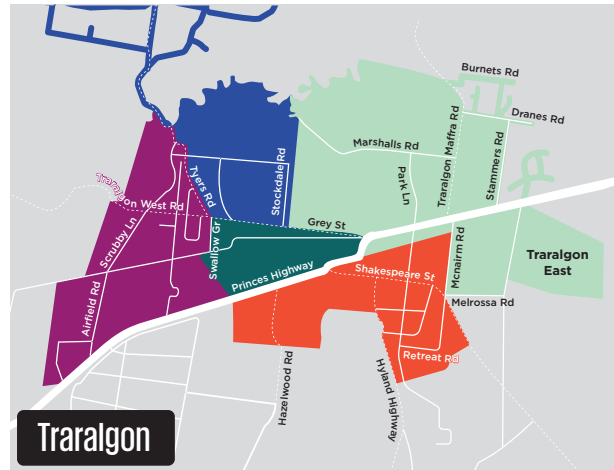

# Small town collection days

Town	Day	Area	Town	Day	Area
Boolarra	Thu	B	Churchill	Thu	B
Cowwarr	Tue	B	Glengarry	Tue	B
Hazelwood	Thu	B	Hazelwood North	Thu	A
Hazelwood South	Thu	B	Hernes Oak	Mon	A
Jeeralang	Thu	B	Jeeralang Junction	Thu	B
Tanjil East	Tue	A	Tanjil South	Tue	A
Toongabbie	Tue	B	Traralgon South	Wed	A
Tyers	Tue	B	Yallourn North	Tue	A
Yinnar	Thu	B	Yinnar South	Thu	B