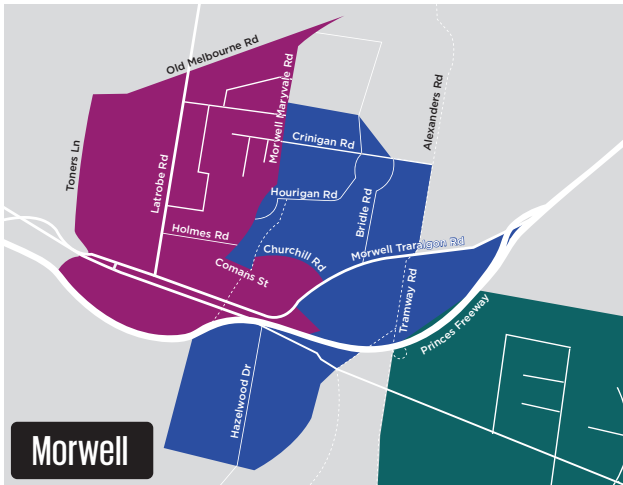

# Small town collection days

Town	Day	Area	Town	Day	Area
Boolarra	Thu	B	Churchill	Thu	B
Cowwarr	Tue	B	Glengarry	Tue	B
Hazelwood	Thu	B	Hazelwood North	Thu	A
Hazelwood South	Thu	B	Hernes Oak	Mon	A
Jeeralang	Thu	B	Jeeralang Junction	Thu	B
Tanjil East	Tue	A	Tanjil South	Tue	A
Toongabbie	Tue	B	Traralgon South	Wed	A
Tyers	Tue	B	Yallourn North	Tue	A
Yinnar	Thu	B	Yinnar South	Thu	B