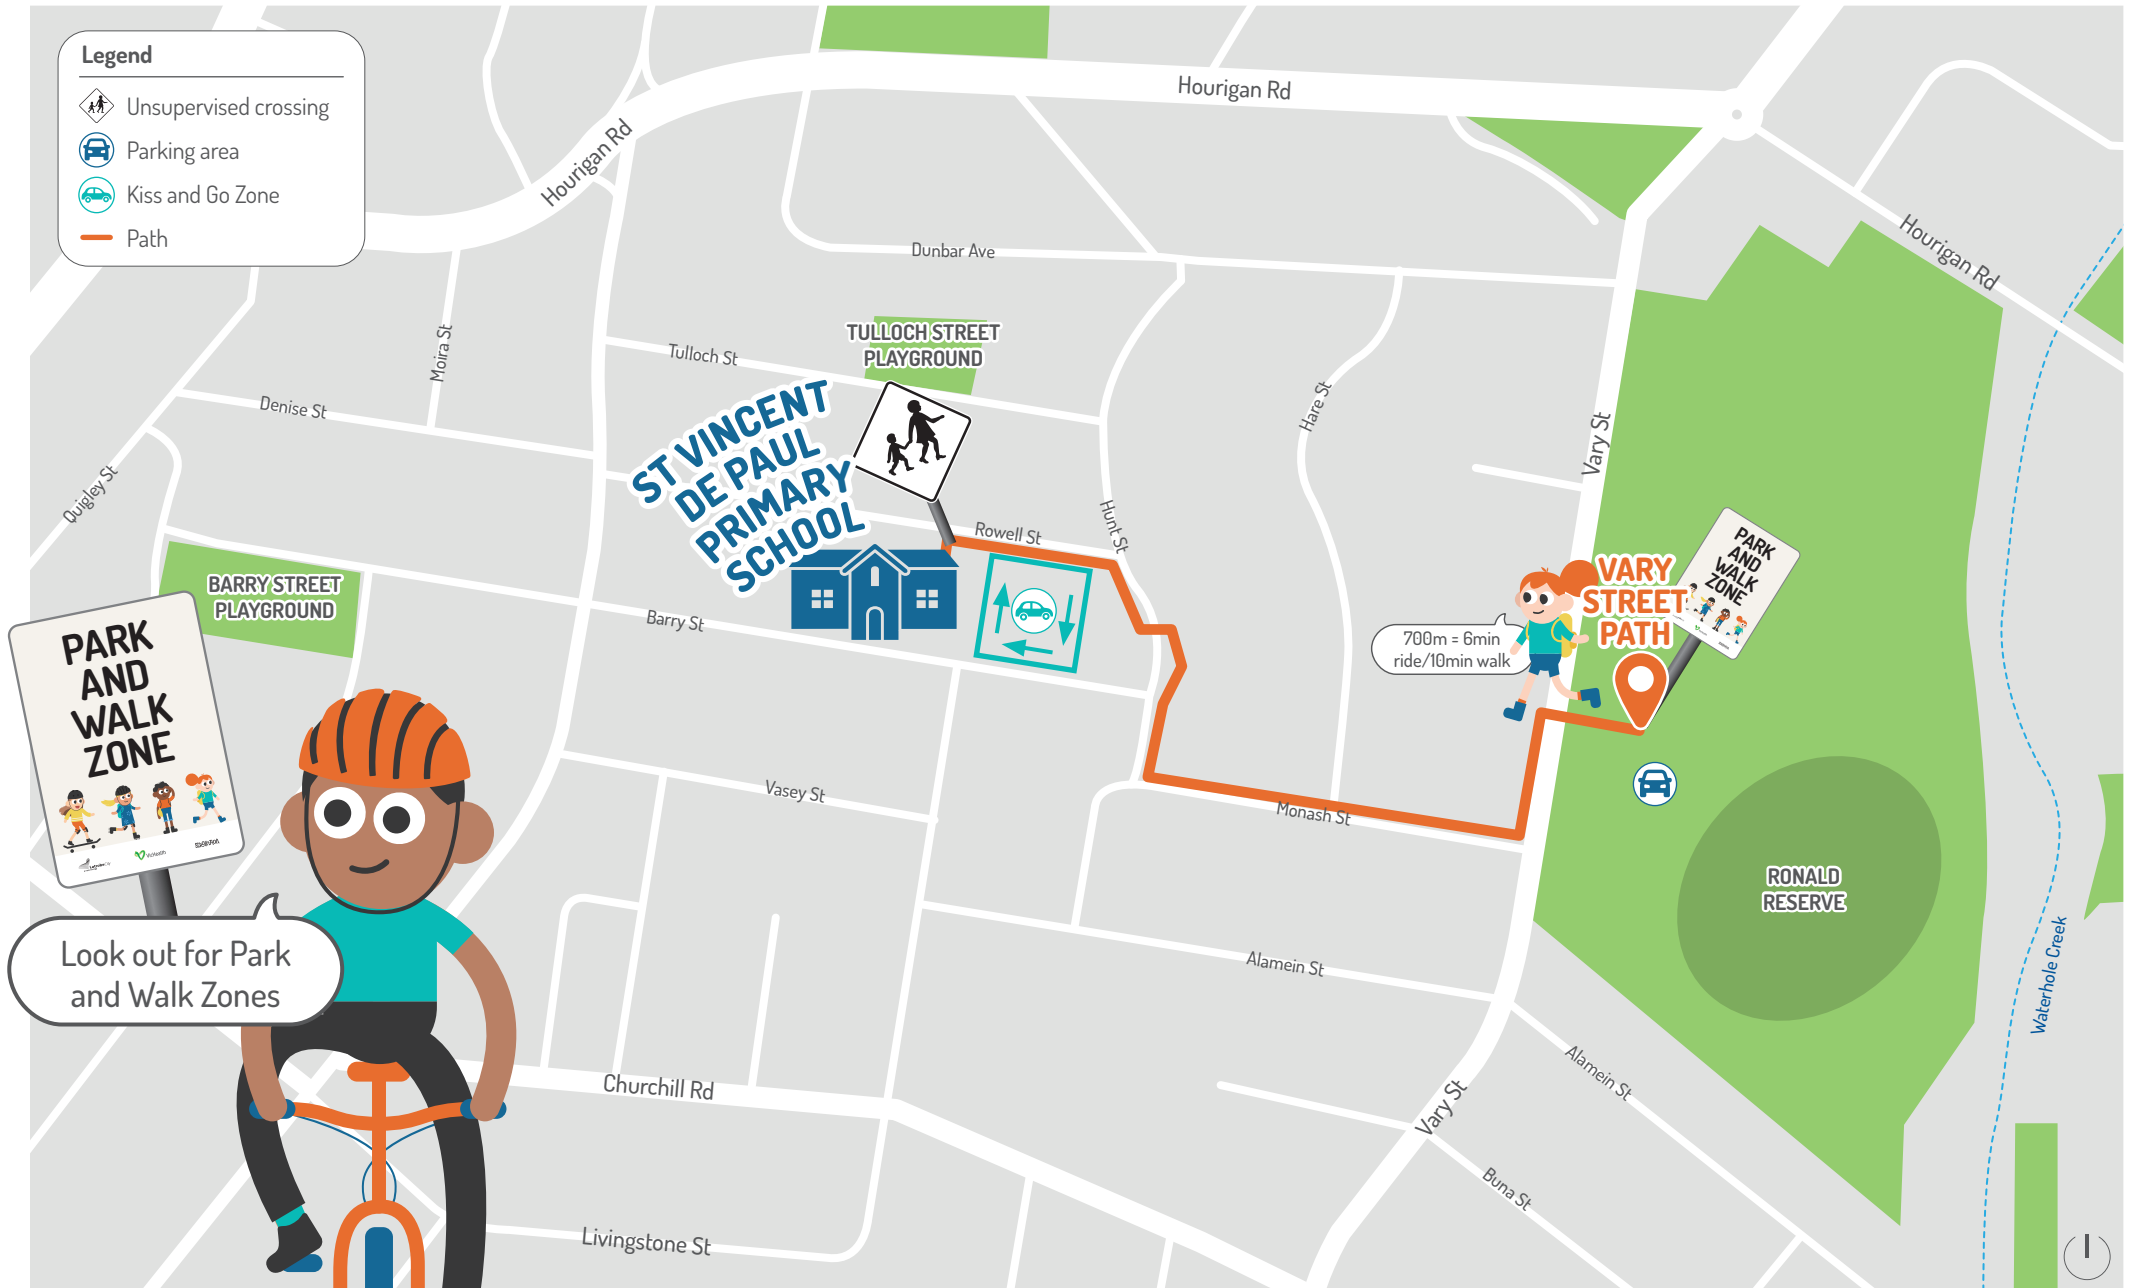

Legend

-  Unsupervised crossing
-  Parking area
-  Kiss and Go Zone
-  Path

Look out for Park and Walk Zones

For more information scan the QR code or visit www.latrobe.vic.gov.au/StrollandRoll