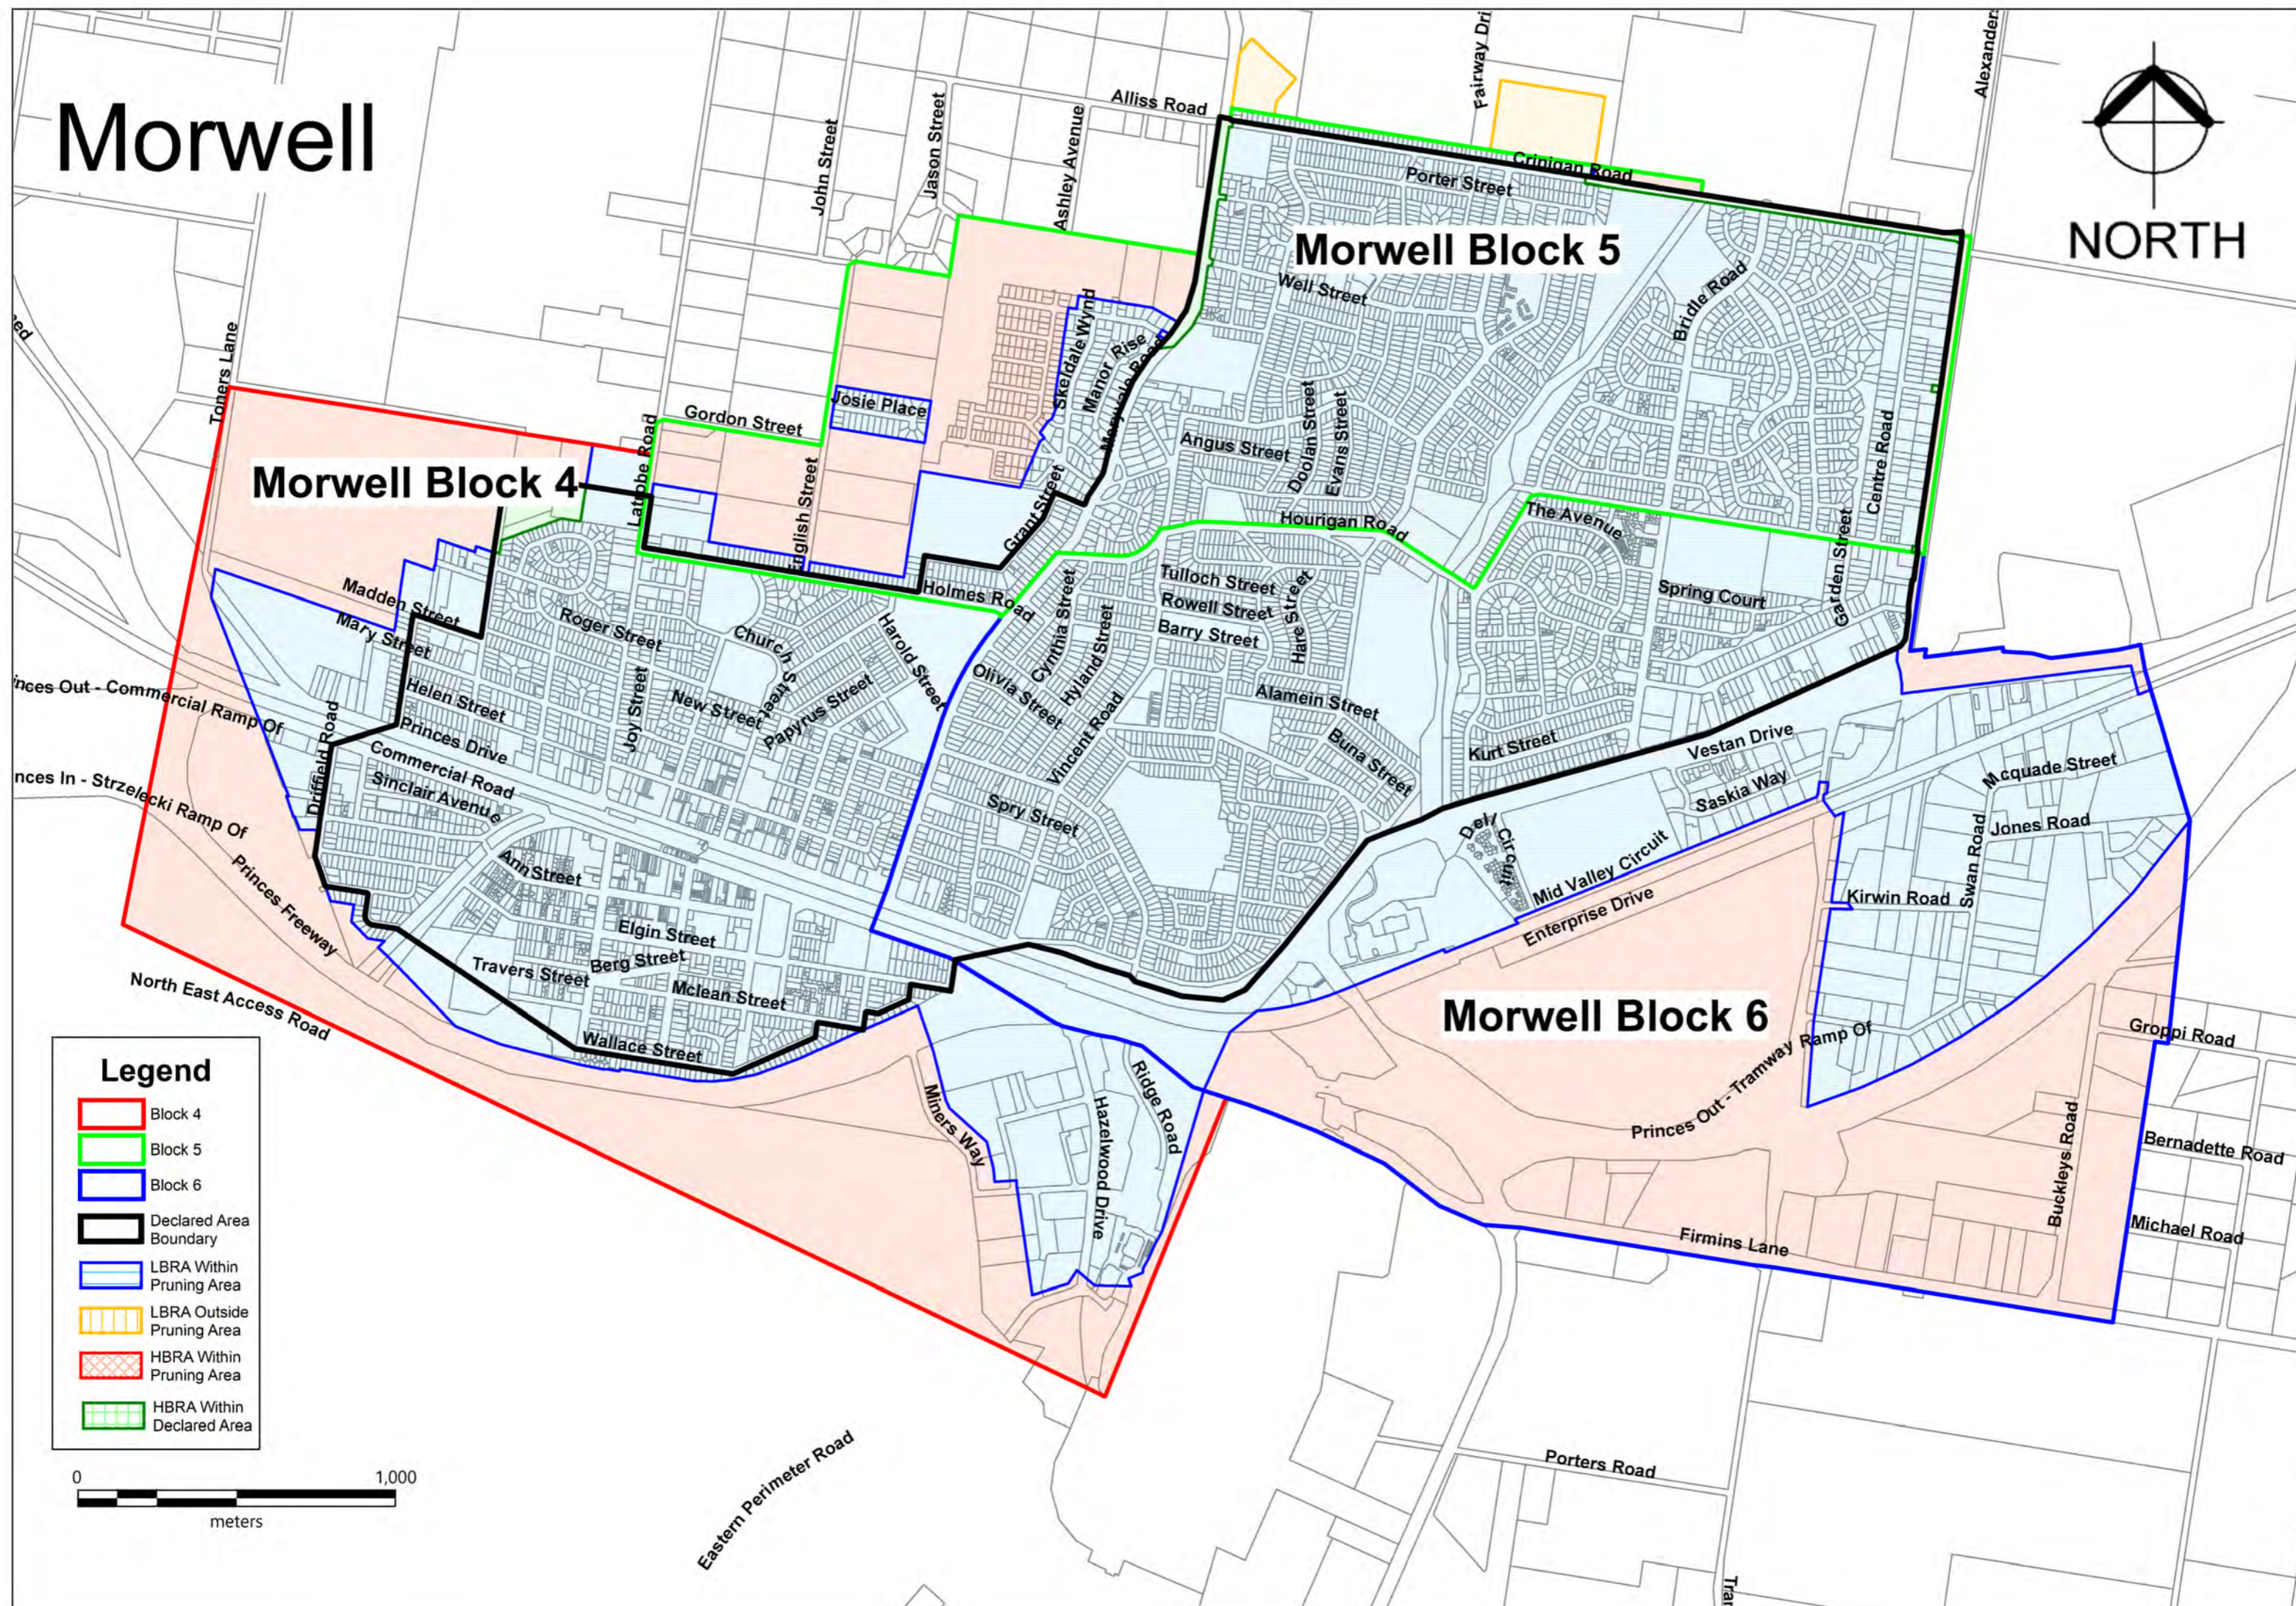

Moe Newborough

Legend

- Block 1 (Pink outline)
- Block 2 (Green outline)
- Block 3 (Blue outline)
- Latrobe Boundary (Red outline)
- Declared Area Boundary (Black outline)
- LBRA Within Pruning Area (Light Blue fill)
- LBRA Outside Pruning Area (Light Orange fill)
- HBRA Within Pruning Area (Light Green fill)
- HBRA Within Declared Area (Light Green fill with black border)

- Block 4
- Block 5
- Block 6
- Declared Area Boundary
- LBRA Within Pruning Area
- LBRA Outside Pruning Area
- HBRA Within Pruning Area
- HBRA Within Declared Area

Traralgon

Traralgon Block 8

Traralgon Block 9

Traralgon Block 7

Legend

- Block 7
- Block 8
- Block 9
- Declared Area Boundary
- LBRA Within Pruning Area
- LBRA Outside Pruning Area
- HBRA Within Pruning Area
- HBRA Within Declared Area

NORTH

Churchill

Legend

- Block 10
- Declared Area Boundary
- LBRA Within Pruning Area
- LBRA Outside Pruning Area
- HBRA Within Pruning Area
- HBRA Within Declared Area

Churchill Block 10