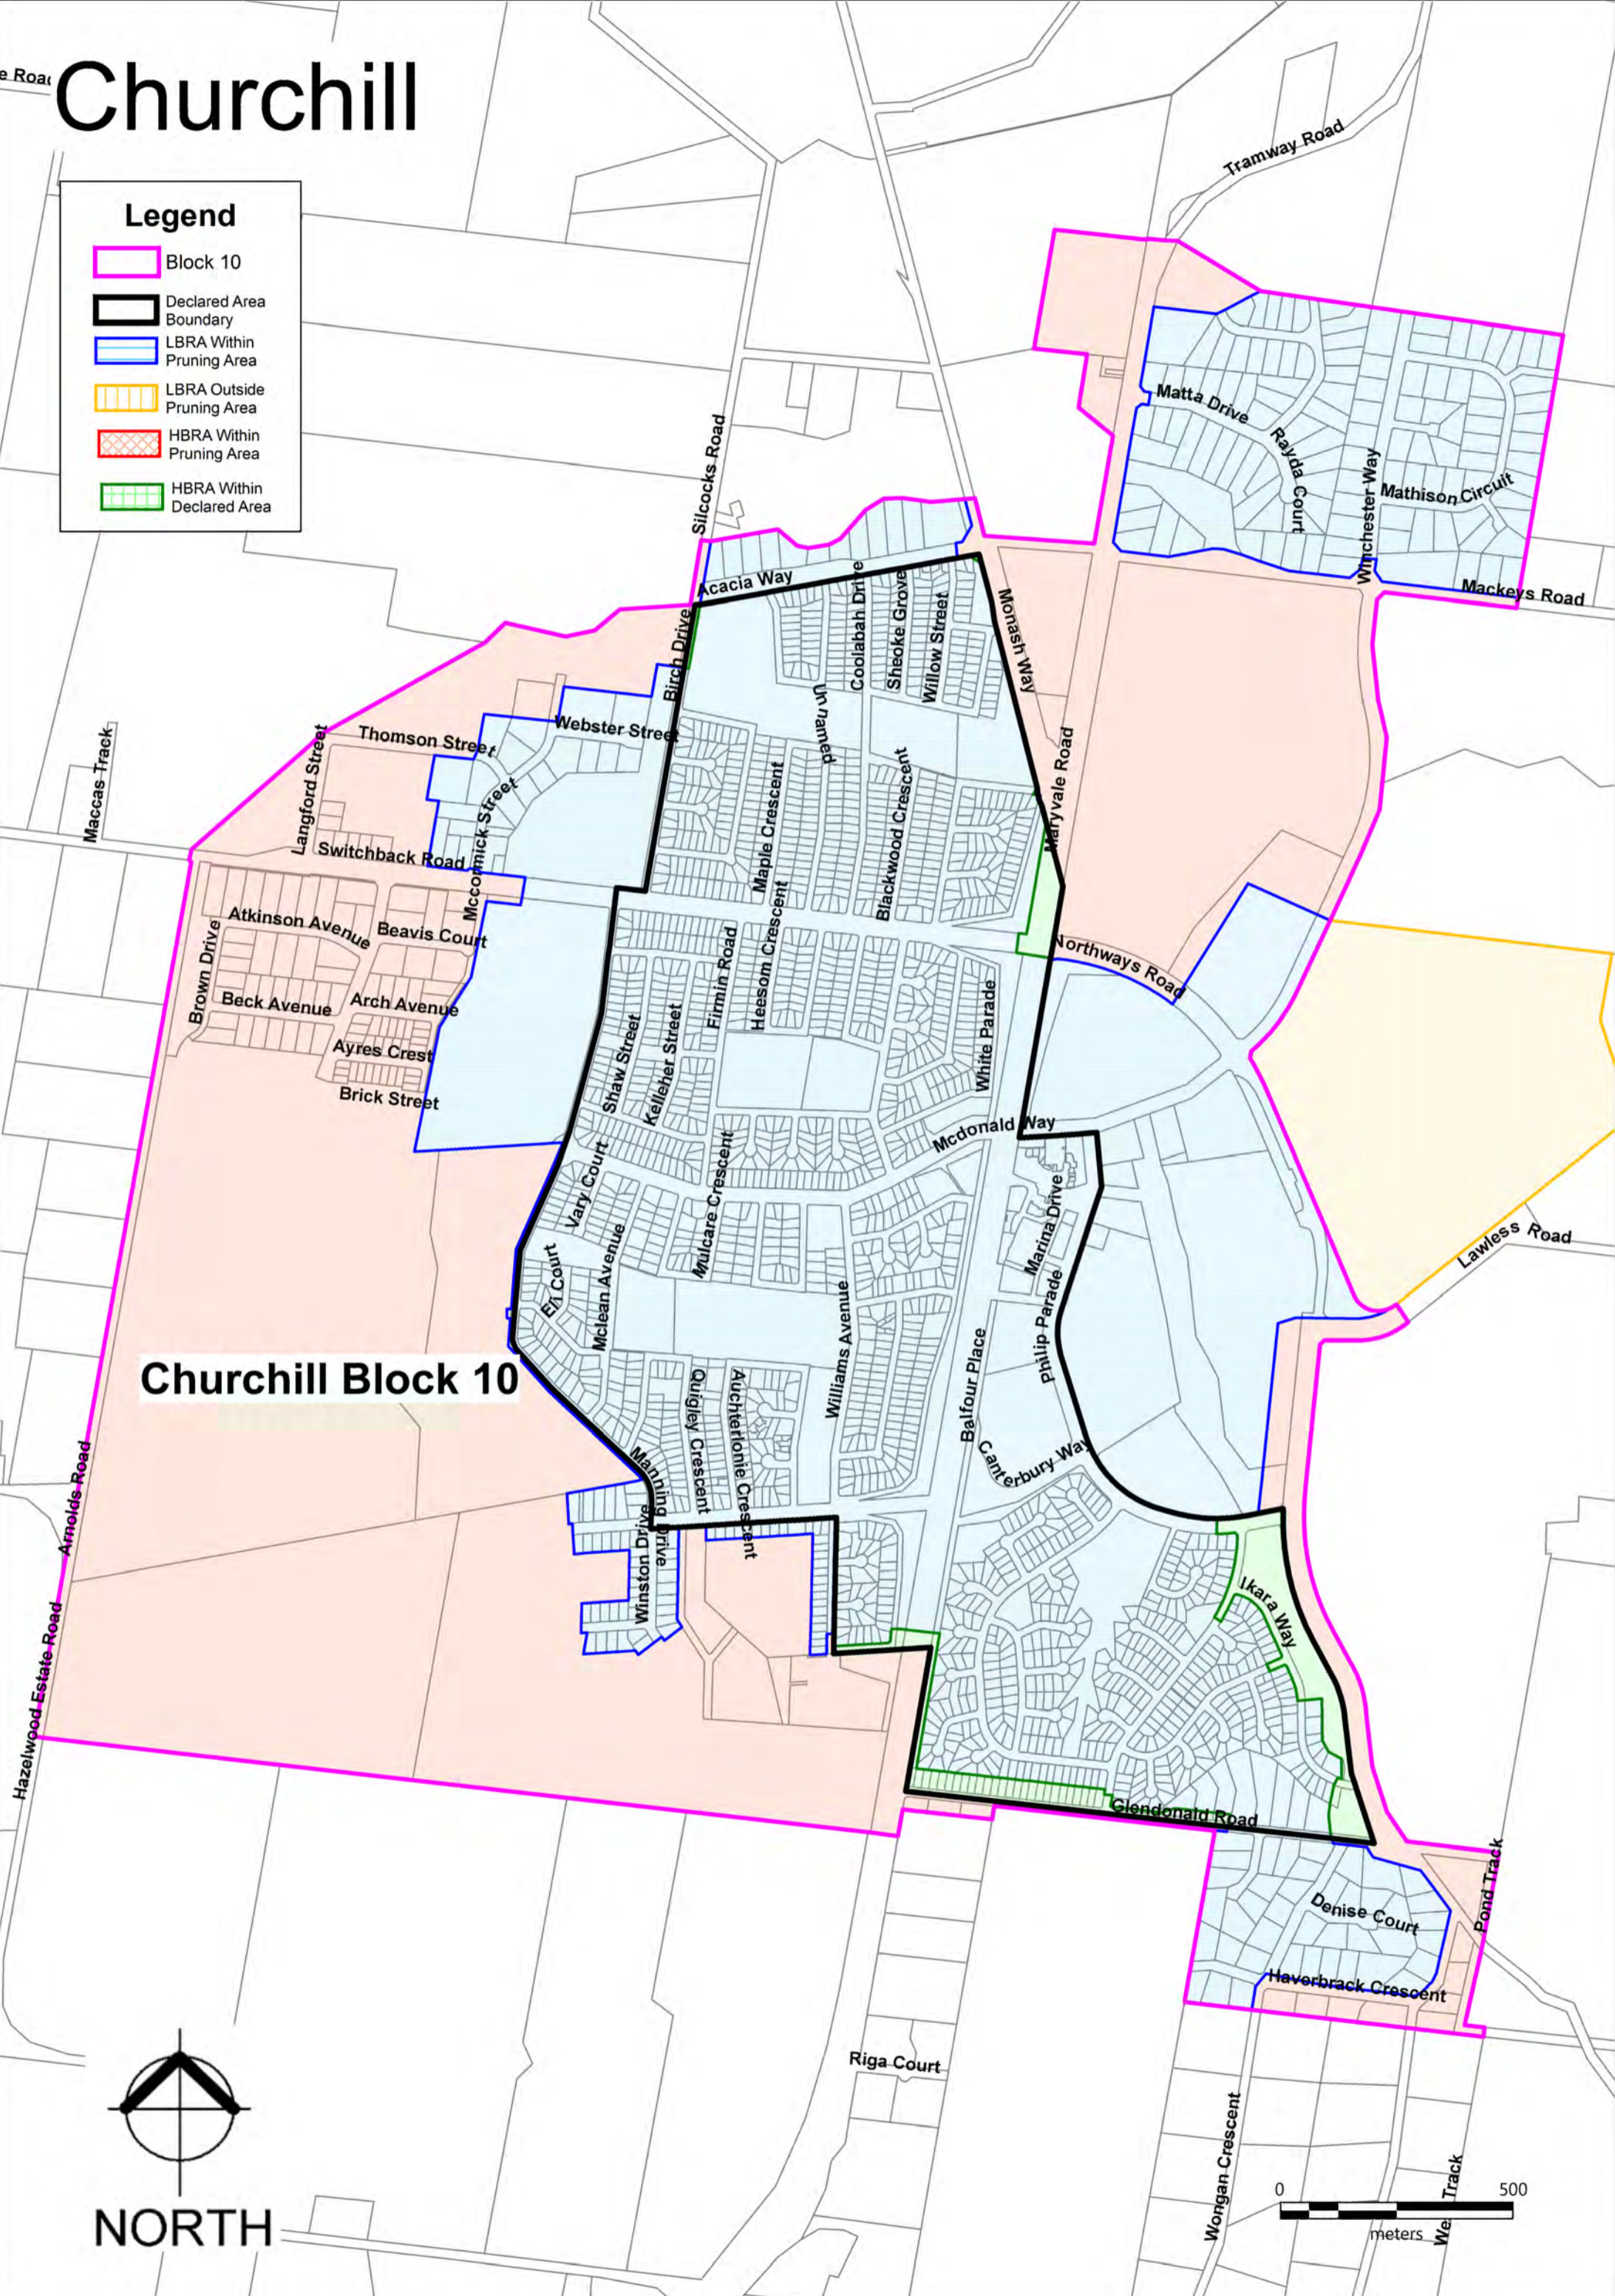

Moe Newborough

Legend

- Block 1 (Pink outline)
- Block 2 (Green outline)
- Block 3 (Blue outline)
- Latrobe Boundary (Red outline)
- Declared Area Boundary (Black outline)
- LBRA Within Pruning Area (Light Blue fill)
- LBRA Outside Pruning Area (Light Orange fill)
- HBRA Within Pruning Area (Light Green fill)
- HBRA Within Declared Area (Light Green fill with black border)

- Block 4
- Block 5
- Block 6
- Declared Area Boundary
- LBRA Within Pruning Area
- LBRA Outside Pruning Area
- HBRA Within Pruning Area
- HBRA Within Declared Area

Traralgon

Traralgon Block 8

Traralgon Block 9

Traralgon Block 7

Legend

- Block 7
- Block 8
- Block 9
- Declared Area Boundary
- LBRA Within Pruning Area
- LBRA Outside Pruning Area
- HBRA Within Pruning Area
- HBRA Within Declared Area

NORTH

Churchill

Legend

- Block 10
- Declared Area Boundary
- LBRA Within Pruning Area
- LBRA Outside Pruning Area
- HBRA Within Pruning Area
- HBRA Within Declared Area

Churchill Block 10