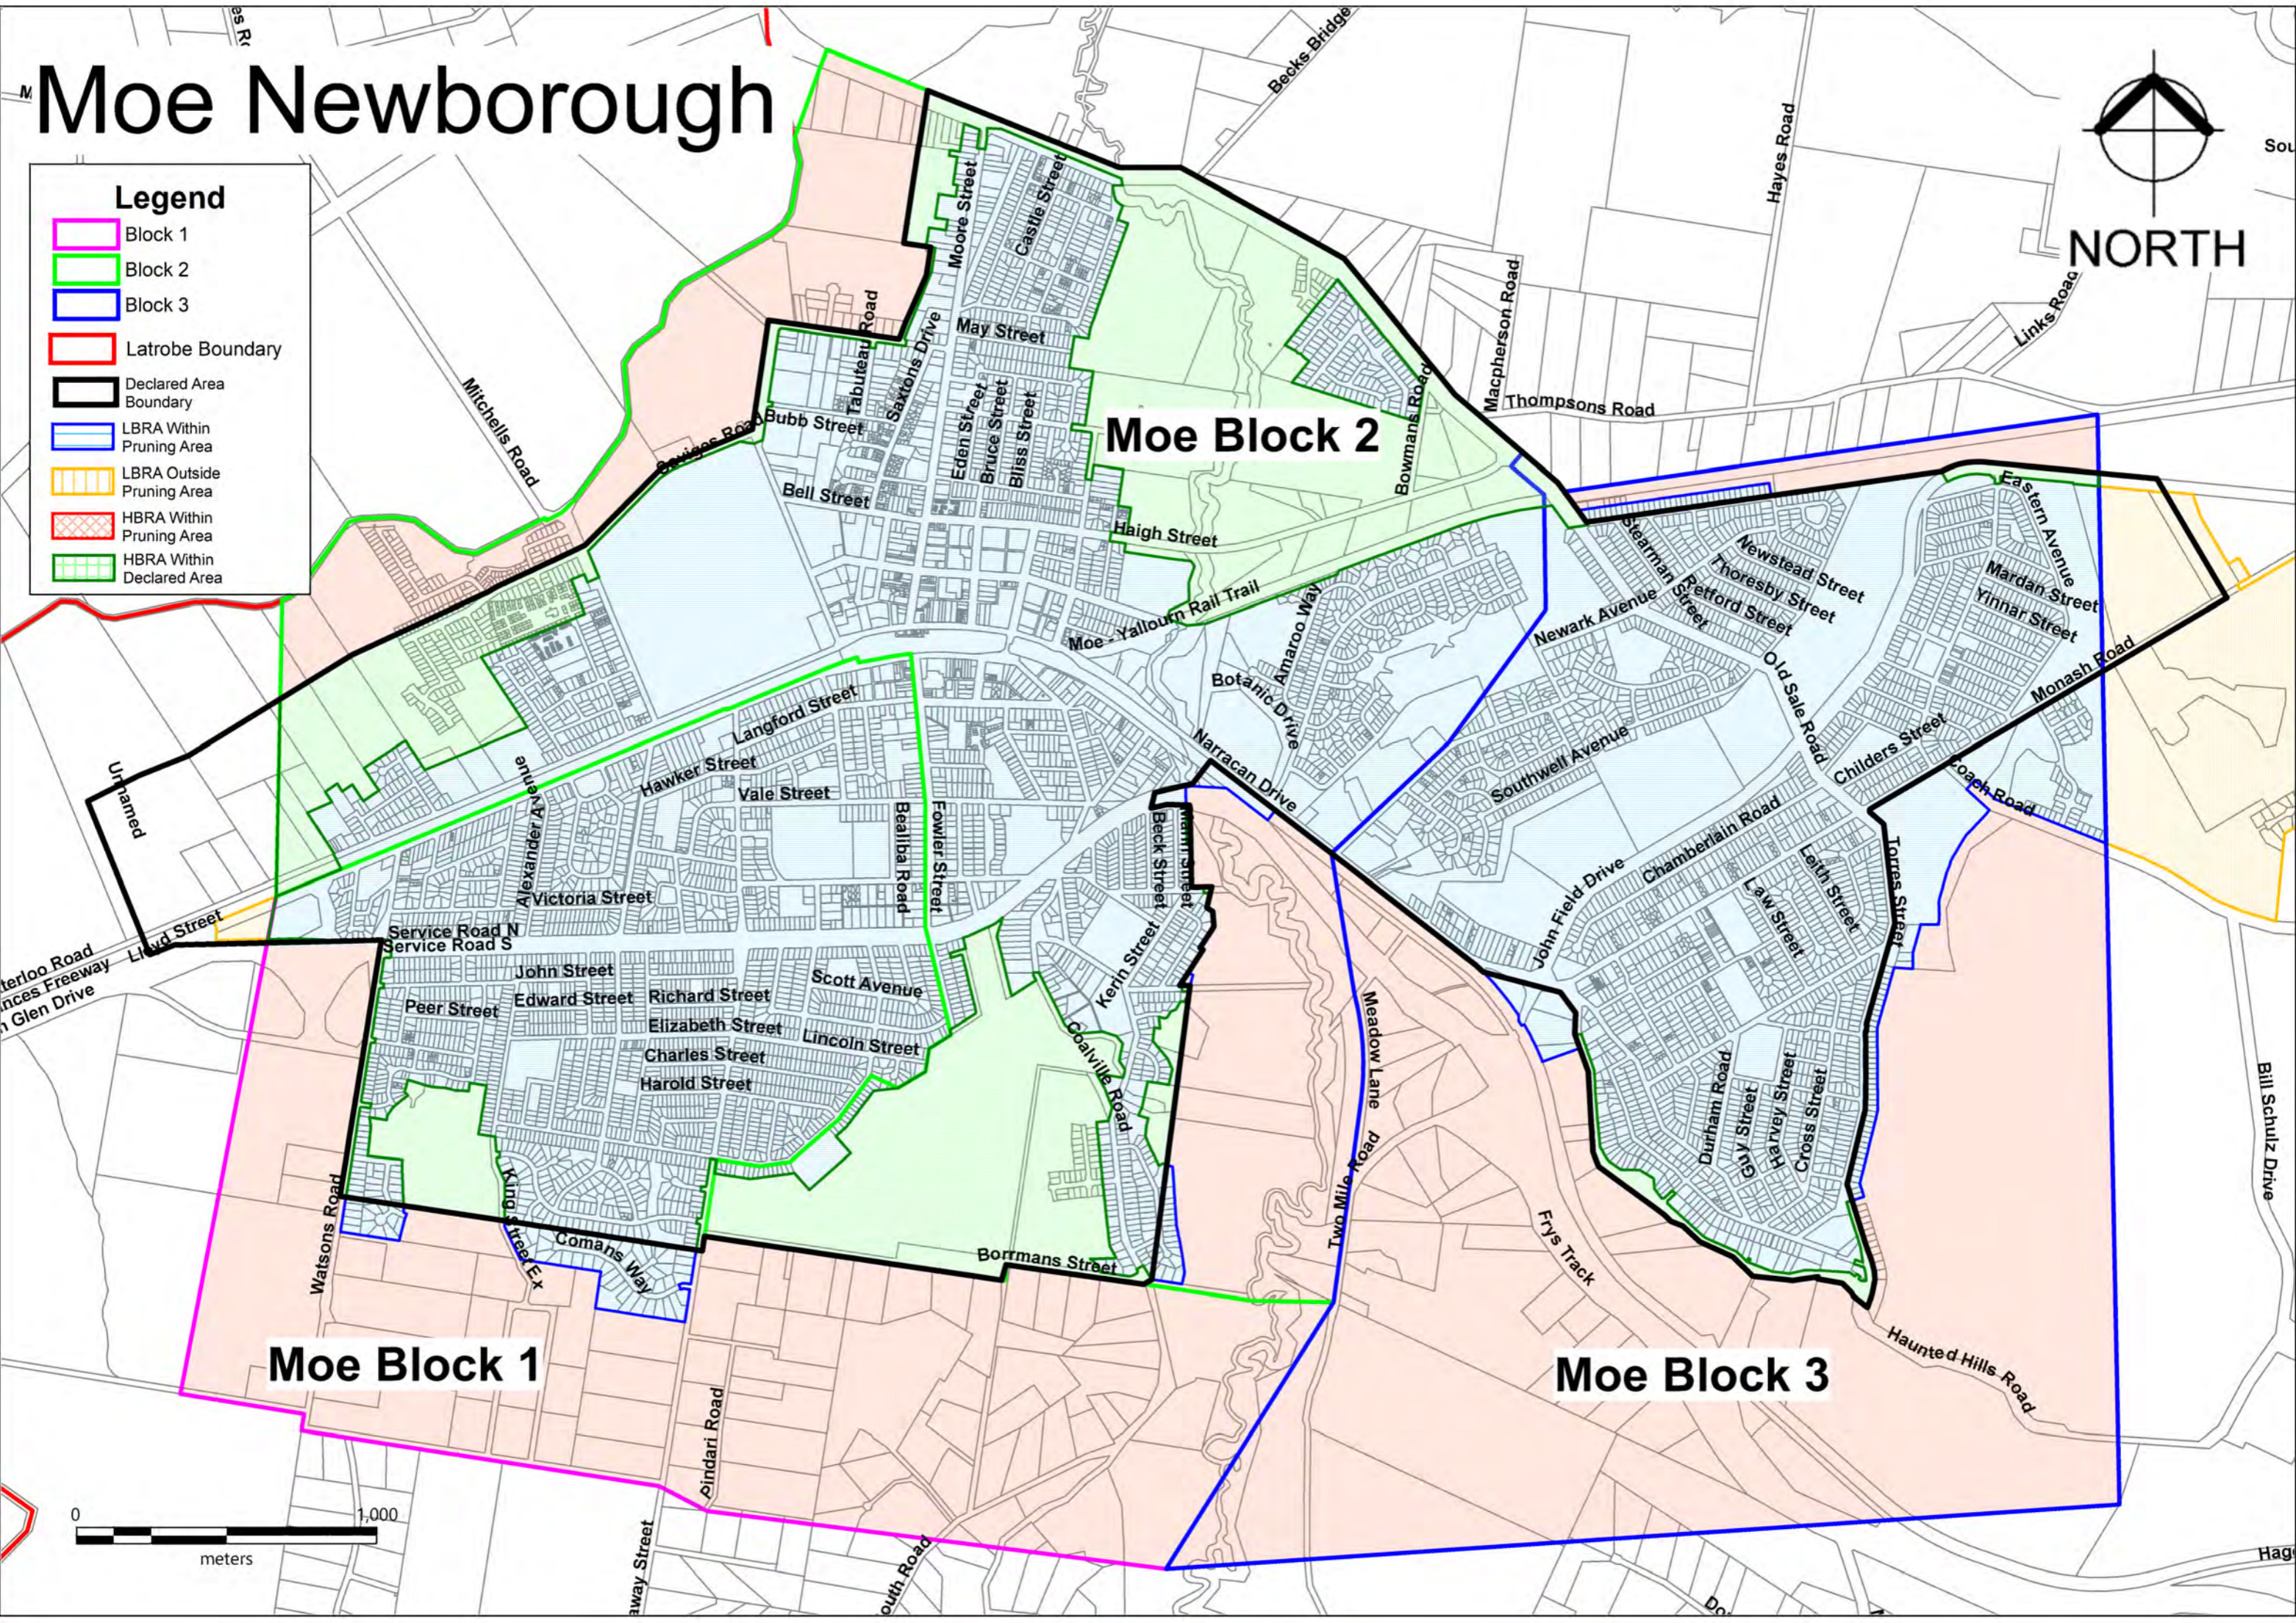

Moe Newborough

Legend

- Block 1 (Pink outline)
- Block 2 (Green outline)
- Block 3 (Blue outline)
- Latrobe Boundary (Red outline)
- Declared Area Boundary (Black outline)
- LBRA Within Pruning Area (Light Blue fill)
- LBRA Outside Pruning Area (Light Orange fill)
- HBRA Within Pruning Area (Light Green fill)
- HBRA Within Declared Area (Light Green fill with black border)

Moe Block 2

Moe Block 1

Moe Block 3