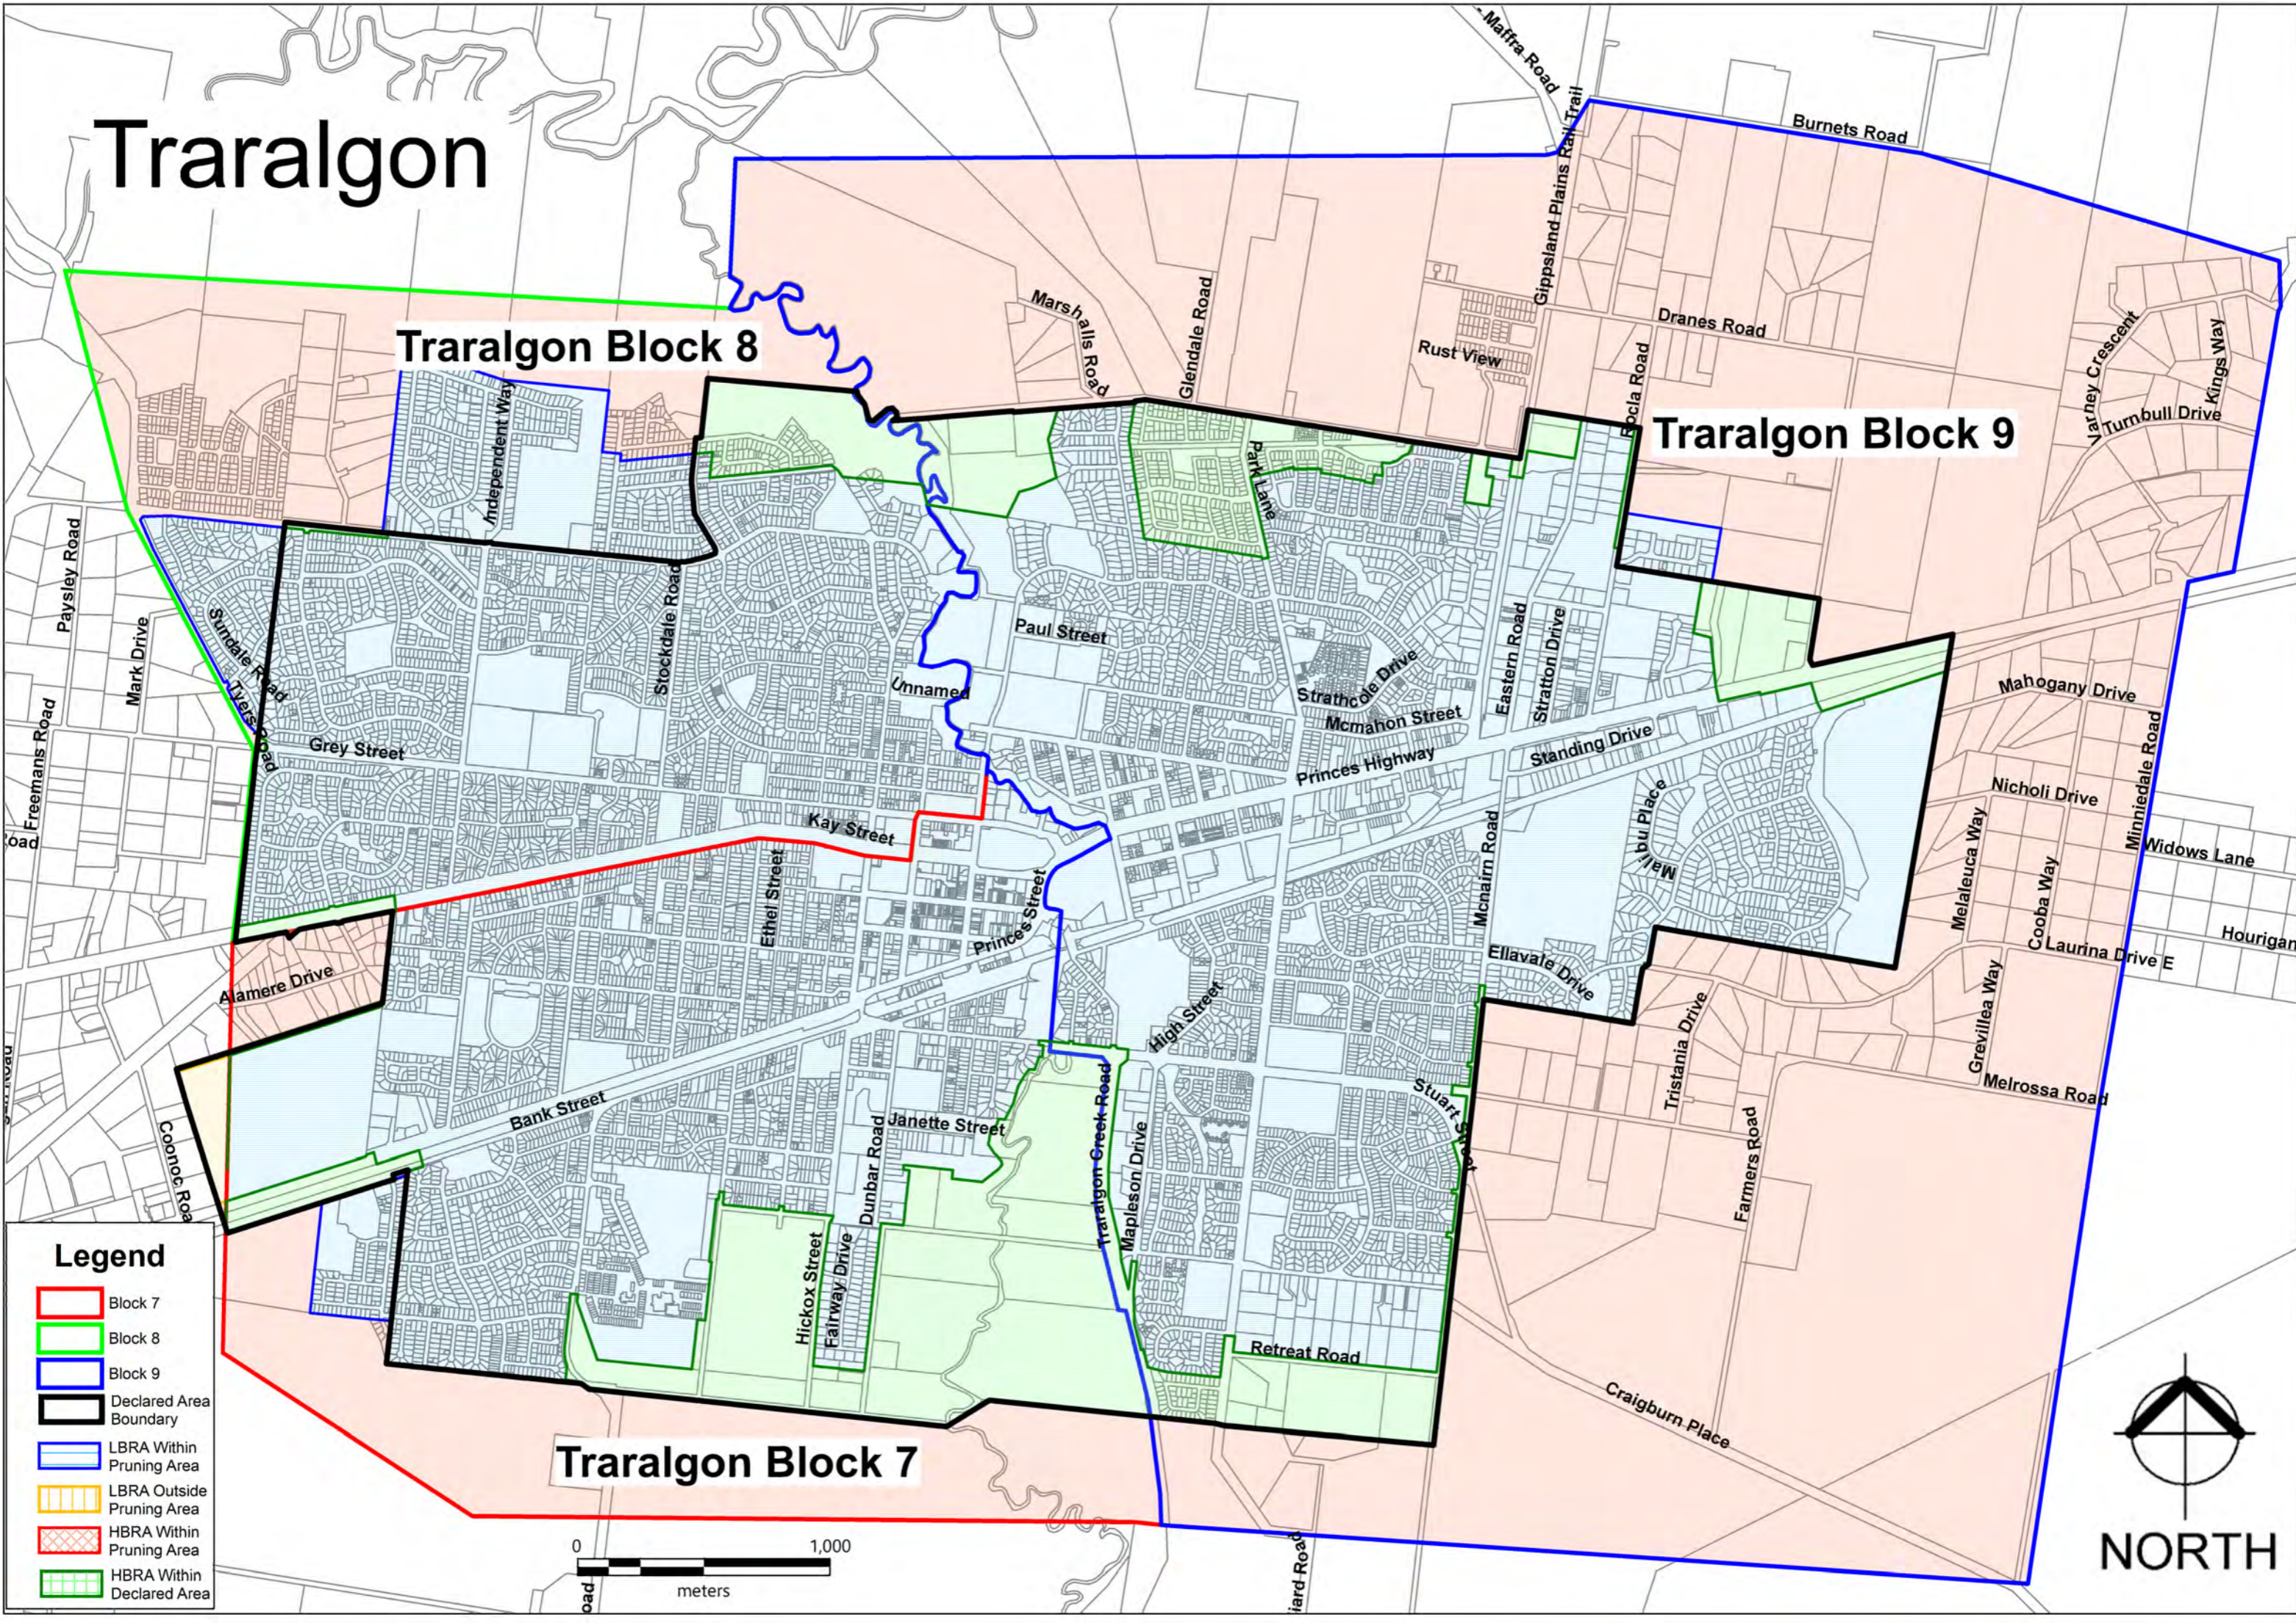

Moe Newborough

Legend

- Block 1 (Pink outline)
- Block 2 (Green outline)
- Block 3 (Blue outline)
- Latrobe Boundary (Red outline)
- Declared Area Boundary (Black outline)
- LBRA Within Pruning Area (Light Blue fill)
- LBRA Outside Pruning Area (Light Orange fill)
- HBRA Within Pruning Area (Light Green fill)
- HBRA Within Declared Area (Light Green fill with black border)

- Block 4
- Block 5
- Block 6
- Declared Area Boundary
- LBRA Within Pruning Area
- LBRA Outside Pruning Area
- HBRA Within Pruning Area
- HBRA Within Declared Area

Traralgon

Traralgon Block 8

Traralgon Block 9

Traralgon Block 7

Legend

- Block 7
- Block 8
- Block 9
- Declared Area Boundary
- LBRA Within Pruning Area
- LBRA Outside Pruning Area
- HBRA Within Pruning Area
- HBRA Within Declared Area

NORTH

Churchill

Legend

- Block 10
- Declared Area Boundary
- LBRA Within Pruning Area
- LBRA Outside Pruning Area
- HBRA Within Pruning Area
- HBRA Within Declared Area

Churchill Block 10